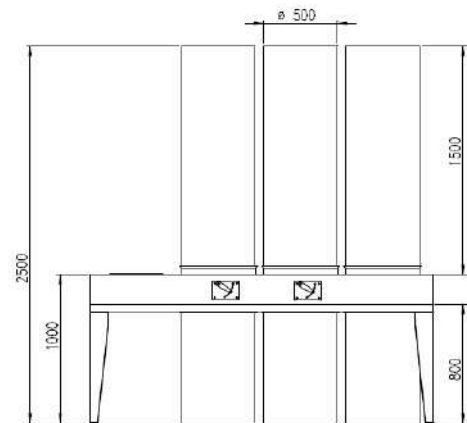

3

4

+91-80035-33338
+91-82333-39327

sales@setsolution.in

setsolution.in

A-405, Rd Number 14, Vishwakarma Industrial Area, Jaipur, Rajasthan 302013, India

Remark: configuration will update, please focus on the real product.