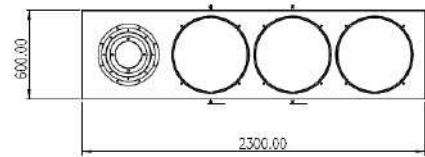

3

4

+91-80035-33338
+91-82333-39327

sales@setsolution.in

setsolution.in

A-405, Rd Number 14, Vishwakarma Industrial Area, Jaipur, Rajasthan 302013, India

Remark: configuration will update, please focus on the real product.